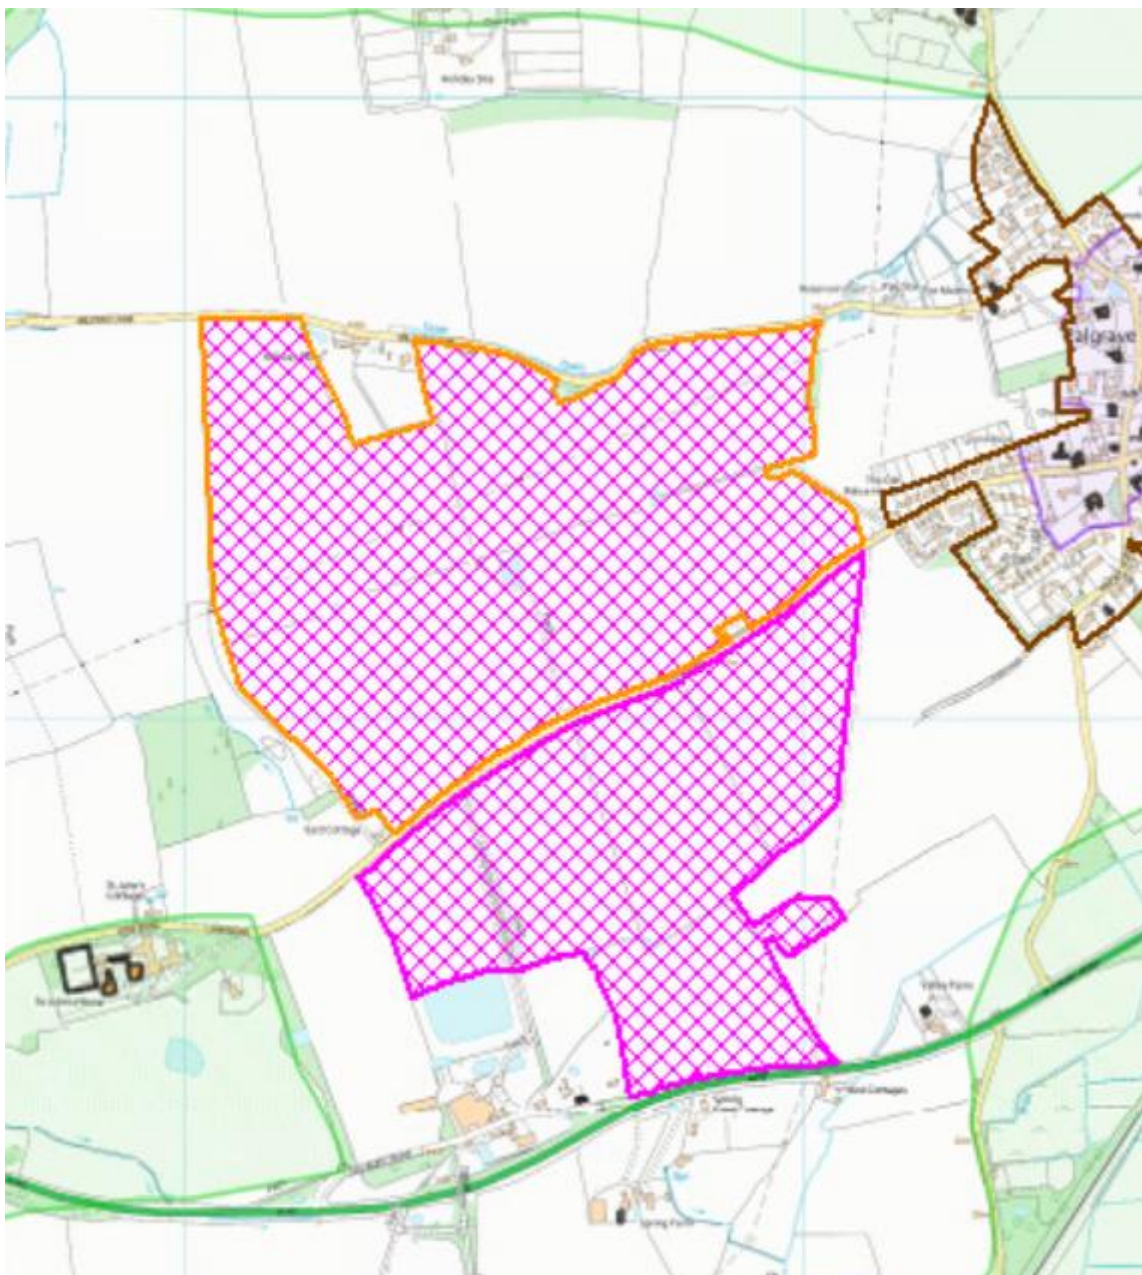

Application No: DC/22/02667

Parish: Palgrave

Location: Grange Farm, Old Bury Road

© Crown copyright and database rights 2021 Ordnance Survey 0100017810 & 0100023274.